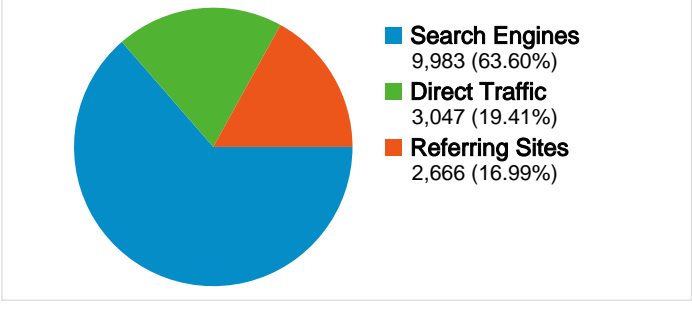

Site Usage

15,696 Visits	43.67% Bounce Rate
138,118 Page Views	00:09:04 Avg. Time on Site
8.80 Pages/Visit	56.03% % New Visits

Visitors Overview

Content Overview

Pages	Page Views	% Page Views
/forum/index.php	11,794	8.54%
/forum/index.php?act=idx	7,433	5.38%
/index.php	6,959	5.04%
/306_turbo_tuning	2,172	1.57%
/mod_guides	2,107	1.53%

Traffic Sources Overview

Search Engines

Source	Visits	% visits
google	8,905	89.20%
yahoo	377	3.78%
live	258	2.58%
msn	192	1.92%
aol	94	0.94%

9,431 people visited this site

-  **15,696** Visits
-  **9,431** Absolute Unique Visitors
-  **138,118** Page Views
-  **8.80** Average Page Views
-  **00:09:04** Time on Site
-  **43.67%** Bounce Rate
-  **56.20%** New Visits

Traffic Sources Overview

Comparing to: Site

All traffic sources sent a total of 15,696 visits

-  19.41% Direct Traffic
-  16.99% Referring Sites
-  63.60% Search Engines

Top Traffic Sources

Sources	Visits	% visits	Keywords	Visits	% visits
google (organic)	8,802	56.08%	club 306	923	9.25%
(direct) ((none))	3,047	19.41%	peugeot 306	619	6.20%
yahoo (organic)	377	2.40%	306 forum	281	2.81%
images.google.com (referral)	345	2.20%	306	184	1.84%
johns306.com (referral)	275	1.75%	peugeot+306	152	1.52%

Search sent 9,983 total visits via 12 sources

Site Usage

Visits 9,983 % of Site Total: 63.60%	Pages/Visit 8.20 Site Avg: 8.80 (-6.80%)	Avg. Time on Site 00:08:19 Site Avg: 00:09:04 (-8.32%)	% New Visits 64.04% Site Avg: 56.03% (14.29%)	Bounce Rate 48.53% Site Avg: 43.67% (11.14%)	
Source	Visits	Pages/Visit	Avg. Time on Site	% New Visits	Bounce Rate
google	8,905	8.19	00:08:24	62.81%	48.92%
yahoo	377	13.99	00:14:37	73.74%	39.79%
live	258	4.83	00:03:19	72.48%	48.84%
msn	192	4.48	00:03:33	79.17%	52.08%
aol	94	4.78	00:03:11	74.47%	57.45%
search	93	8.46	00:06:15	67.74%	36.56%
ask	46	6.33	00:04:40	73.91%	30.43%
altavista	8	3.25	00:02:02	75.00%	50.00%
seznam	7	1.57	00:00:13	100.00%	85.71%
alice	1	3.00	00:00:44	100.00%	0.00%