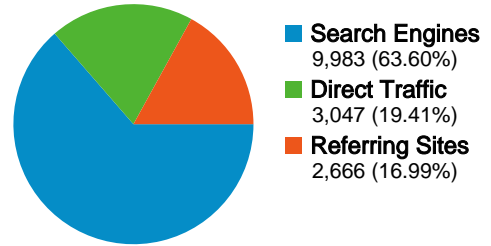

Site Usage

15,696 Visits	43.67% Bounce Rate
138,118 Page Views	00:09:04 Avg. Time on Site
8.80 Pages/Visit	56.03% % New Visits

Visitors Overview

Content Overview

Pages	Page Views	% Page Views
/forum/index.php	11,794	8.54%
/forum/index.php?act=idx	7,433	5.38%
/index.php	6,959	5.04%
/306_turbo_tuning	2,172	1.57%
/mod_guides	2,107	1.53%

Traffic Sources Overview

Search Engines

Source	Visits	% visits
google	8,905	89.20%
yahoo	377	3.78%
live	258	2.58%
msn	192	1.92%
aol	94	0.94%

9,431 people visited this site

-  **15,696** Visits
-  **9,431** Absolute Unique Visitors
-  **138,118** Page Views
-  **8.80** Average Page Views
-  **00:09:04** Time on Site
-  **43.67%** Bounce Rate
-  **56.20%** New Visits

Technical Profile

Browser	Visits	% visits	Connection Speed	Visits	% visits
Internet Explorer	12,705	80.94%	DSL	6,535	41.63%
Firefox	2,081	13.26%	Unknown	3,731	23.77%
Opera	422	2.69%	Cable	3,233	20.60%
Safari	400	2.55%	T1	960	6.12%
Playstation 3	31	0.20%	Dialup	797	5.08%

Traffic Sources Overview

Comparing to: Site

All traffic sources sent a total of 15,696 visits

-  19.41% Direct Traffic
-  16.99% Referring Sites
-  63.60% Search Engines

Top Traffic Sources

Sources	Visits	% visits	Keywords	Visits	% visits
google (organic)	8,802	56.08%	club 306	923	9.25%
(direct) ((none))	3,047	19.41%	peugeot 306	619	6.20%
yahoo (organic)	377	2.40%	306 forum	281	2.81%
images.google.com (referral)	345	2.20%	306	184	1.84%
johns306.com (referral)	275	1.75%	peugeot+306	152	1.52%