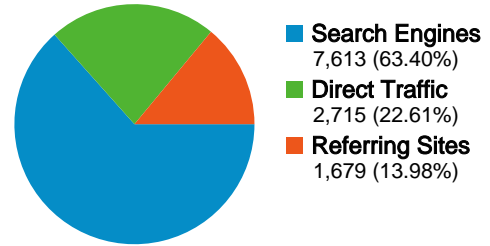

Site Usage

12,007 Visits

43.87% Bounce Rate

111,925 Page Views

00:09:09 Avg. Time on Site

9.32 Pages/Visit

56.64% % New Visits

Visitors Overview

Search Engines

Source	Visits	% visits
google	6,633	87.13%
yahoo	352	4.62%
live	190	2.50%
aol	165	2.17%
msn	152	2.00%

7,322 people visited this site

12,007 Visits

7,322 Absolute Unique Visitors

111,925 Page Views

9.32 Average Page Views

00:09:09 Time on Site

43.87% Bounce Rate

56.82% New Visits

Technical Profile

Browser	Visits	% visits	Connection Speed	Visits	% visits
Internet Explorer	9,822	81.80%	DSL	5,065	42.18%
Firefox	1,471	12.25%	Cable	2,729	22.73%
Safari	354	2.95%	Unknown	2,622	21.84%
Opera	319	2.66%	Dialup	666	5.55%
Mozilla	18	0.15%	T1	486	4.05%

All traffic sources sent a total of 12,007 visits

-  22.61% Direct Traffic
-  13.98% Referring Sites
-  63.40% Search Engines

Top Traffic Sources

Sources	Visits	% visits	Keywords	Visits	% visits
google (organic)	6,513	54.24%	club 306	647	8.50%
(direct) ((none))	2,715	22.61%	peugeot 306	578	7.59%
yahoo (organic)	352	2.93%	306 forum	202	2.65%
johns306.com (referral)	264	2.20%	peugeot 306 forum	163	2.14%
live (organic)	190	1.58%	club-306	162	2.13%