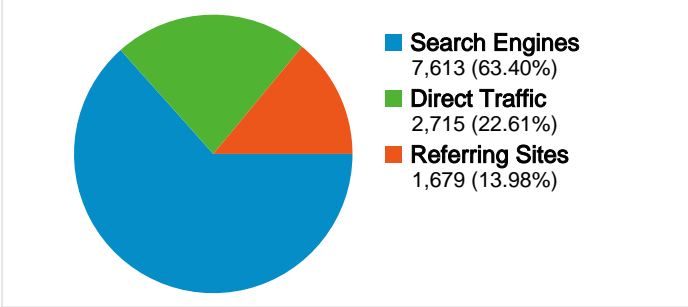

Site Usage

12,007 Visits

43.87% Bounce Rate

111,925 Page Views

00:09:09 Avg. Time on Site

9.32 Pages/Visit

56.64% % New Visits

Visitors Overview

Search Engines

Source	Visits	% visits
google	6,633	87.13%
yahoo	352	4.62%
live	190	2.50%
aol	165	2.17%
msn	152	2.00%

7,322 people visited this site

12,007 Visits

7,322 Absolute Unique Visitors

111,925 Page Views

All traffic sources sent a total of 12,007 visits

-  22.61% Direct Traffic
-  13.98% Referring Sites
-  63.40% Search Engines

Top Traffic Sources

Sources	Visits	% visits	Keywords	Visits	% visits
google (organic)	6,513	54.24%	club 306	647	8.50%
(direct) ((none))	2,715	22.61%	peugeot 306	578	7.59%
yahoo (organic)	352	2.93%	306 forum	202	2.65%
johns306.com (referral)	264	2.20%	peugeot 306 forum	163	2.14%
live (organic)	190	1.58%	club-306	162	2.13%

Search sent 7,613 total visits via 13 sources

Site Usage

Visits 7,613 % of Site Total: 63.40%	Pages/Visit 7.68 Site Avg: 9.32 (-17.61%)	Avg. Time on Site 00:06:38 Site Avg: 00:09:09 (-27.54%)	% New Visits 66.39% Site Avg: 56.64% (17.20%)	Bounce Rate 49.57% Site Avg: 43.87% (12.99%)	
Source	Visits	Pages/Visit	Avg. Time on Site	% New Visits	Bounce Rate
google	6,633	7.41	00:06:24	65.91%	50.54%
yahoo	352	12.92	00:13:10	71.31%	43.47%
live	190	6.06	00:03:54	68.95%	48.42%
aol	165	10.04	00:08:31	54.55%	35.15%
msn	152	6.28	00:04:09	75.66%	39.47%
search	61	4.80	00:02:01	85.25%	55.74%
ask	44	15.45	00:09:39	65.91%	29.55%
altavista	6	2.50	00:01:07	83.33%	66.67%
seznam	5	1.60	00:00:20	80.00%	80.00%
netscape	2	1.00	00:00:00	100.00%	100.00%