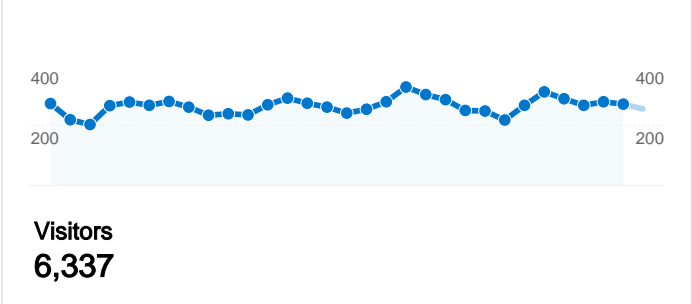

**Site Usage**

**10,288** Visits

**43.70%** Bounce Rate

**91,408** Page Views

**00:09:08** Avg. Time on Site

**8.88** Pages/Visit

**56.93%** % New Visits

**Visitors Overview**

## 6,337 people visited this site

-  **10,288** Visits
-  **6,337** Absolute Unique Visitors
-  **91,408** Page Views
-  **8.88** Average Page Views
-  **00:09:08** Time on Site
-  **43.70%** Bounce Rate
-  **57.03%** New Visits

## All traffic sources sent a total of 10,288 visits

-  20.92% Direct Traffic
-  15.10% Referring Sites
-  63.96% Search Engines

- **Search Engines**  
6,580 (63.96%)
- **Direct Traffic**  
2,152 (20.92%)
- **Referring Sites**  
1,554 (15.10%)
- **Other**  
2 (0.02%)

## Search sent 6,580 total visits via 14 sources

Site Usage

<b>Visits</b> <b>6,580</b> % of Site Total: 63.96%	<b>Pages/Visit</b> <b>7.25</b> Site Avg: 8.88 (-18.41%)	<b>Avg. Time on Site</b> <b>00:06:12</b> Site Avg: 00:09:08 (-32.09%)	<b>% New Visits</b> <b>70.06%</b> Site Avg: 56.93% (23.06%)	<b>Bounce Rate</b> <b>49.97%</b> Site Avg: 43.70% (14.34%)	
Source	Visits	Pages/Visit	Avg. Time on Site	% New Visits	Bounce Rate
google	5,668	6.99	00:05:49	69.23%	50.56%
yahoo	366	13.46	00:16:20	68.58%	41.53%
live	166	4.89	00:02:21	86.75%	54.22%
msn	132	3.42	00:01:31	82.58%	56.82%
aol	109	9.28	00:07:27	65.14%	41.28%
ask	66	7.18	00:02:35	72.73%	37.88%
search	52	5.81	00:04:15	82.69%	48.08%
seznam	9	4.00	00:01:28	100.00%	44.44%
altavista	4	5.50	00:02:21	75.00%	25.00%
alice	3	3.00	00:18:00	100.00%	33.33%