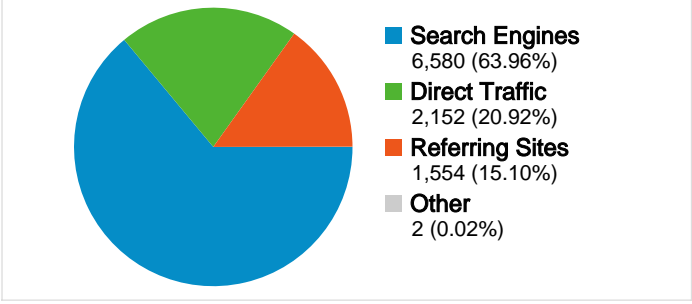

**Site Usage**

**10,288** Visits

**43.70%** Bounce Rate

**91,408** Page Views

**00:09:08** Avg. Time on Site

**8.88** Pages/Visit

**56.93%** % New Visits

**Visitors Overview**

**Search Engines**

Source	Visits	% visits
google	5,668	86.14%
yahoo	366	5.56%
live	166	2.52%
msn	132	2.01%
aol	109	1.66%

## 6,337 people visited this site

-  **10,288** Visits
-  **6,337** Absolute Unique Visitors
-  **91,408** Page Views
-  **8.88** Average Page Views
-  **00:09:08** Time on Site
-  **43.70%** Bounce Rate
-  **57.03%** New Visits

## All traffic sources sent a total of 10,288 visits

-  20.92% Direct Traffic
-  15.10% Referring Sites
-  63.96% Search Engines

- **Search Engines**  
6,580 (63.96%)
- **Direct Traffic**  
2,152 (20.92%)
- **Referring Sites**  
1,554 (15.10%)
- **Other**  
2 (0.02%)