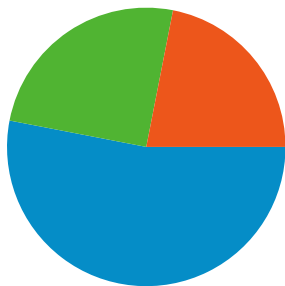

Site Usage

10,065 Visits

48.25% Bounce Rate

75,316 Page Views

00:07:52 Avg. Time on Site

7.48 Pages/Visit

56.71% % New Visits

Visitors Overview

Traffic Sources Overview

- **Search Engines**
5,338 (53.04%)
- **Direct Traffic**
2,521 (25.05%)
- **Referring Sites**
2,206 (21.92%)

Search Engines

Source	Visits	% visits
google	4,653	87.17%
yahoo	263	4.93%
live	131	2.45%
aol	81	1.52%
msn	81	1.52%

Visitors Overview

Comparing to: Site

6,126 people visited this site

-  **10,065** Visits
-  **6,126** Absolute Unique Visitors
-  **75,316** Page Views
-  **7.48** Average Page Views
-  **00:07:52** Time on Site
-  **48.25%** Bounce Rate
-  **56.90%** New Visits

Search sent 5,338 total visits via 14 sources

Site Usage

Visits 5,338 % of Site Total: 53.04%	Pages/Visit 4.98 Site Avg: 7.48 (-33.49%)	Avg. Time on Site 00:03:25 Site Avg: 00:07:52 (-56.58%)	% New Visits 77.48% Site Avg: 56.71% (36.63%)	Bounce Rate 56.39% Site Avg: 48.25% (16.88%)	
Source	Visits	Pages/Visit	Avg. Time on Site	% New Visits	Bounce Rate
google	4,653	4.65	00:03:08	77.76%	58.07%
yahoo	263	7.11	00:05:30	72.24%	38.78%
live	131	6.35	00:04:42	81.68%	50.38%
aol	81	6.25	00:04:49	66.67%	51.85%
msn	81	4.56	00:02:38	92.59%	55.56%
search	53	8.08	00:05:46	69.81%	47.17%
ask	51	12.45	00:08:52	72.55%	31.37%
seznam	11	6.45	00:01:39	54.55%	54.55%
altavista	5	30.40	00:29:11	60.00%	20.00%
lycos	3	9.67	00:04:33	100.00%	33.33%