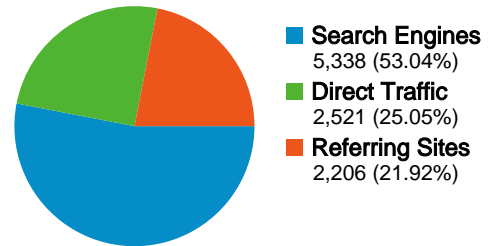

Traffic Sources Overview

- **Search Engines**
5,338 (53.04%)
- **Direct Traffic**
2,521 (25.05%)
- **Referring Sites**
2,206 (21.92%)

Search Engines

Source	Visits	% visits
google	4,653	87.17%
yahoo	263	4.93%
live	131	2.45%
aol	81	1.52%
msn	81	1.52%

Visitors Overview

Comparing to: Site

6,126 people visited this site

-  **10,065** Visits
-  **6,126** Absolute Unique Visitors
-  **75,316** Page Views
-  **7.48** Average Page Views
-  **00:07:52** Time on Site
-  **48.25%** Bounce Rate
-  **56.90%** New Visits

Technical Profile

Browser	Visits	% visits	Connection Speed	Visits	% visits
Internet Explorer	8,375	83.21%	DSL	4,033	40.07%
Firefox	1,324	13.15%	Cable	2,417	24.01%
Opera	200	1.99%	Unknown	2,262	22.47%
Safari	129	1.28%	Dialup	604	6.00%
Mozilla	25	0.25%	T1	519	5.16%

Traffic Sources Overview

Comparing to: Site

All traffic sources sent a total of 10,065 visits

-  25.05% Direct Traffic
-  21.92% Referring Sites
-  53.04% Search Engines

Top Traffic Sources

Sources	Visits	% visits	Keywords	Visits	% visits
google (organic)	4,512	44.83%	club 306	348	6.52%
(direct) ((none))	2,521	25.05%	peugeot 306	188	3.52%
club-306.com (referral)	642	6.38%	peugeot 306 forum	148	2.77%
club-306.co.uk (referral)	508	5.05%	306 forum	102	1.91%
johns306.com (referral)	302	3.00%	peugeot 306 owners club	77	1.44%