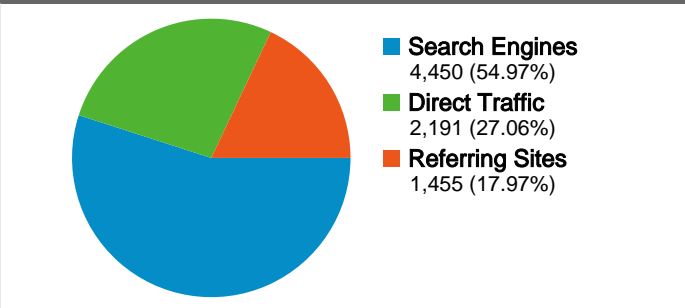

Site Usage

8,096 Visits

37.85% Bounce Rate

69,856 Page Views

00:09:18 Avg. Time on Site

8.63 Pages/Visit

53.98% % New Visits

Visitors Overview

Traffic Sources Overview

Search Engines

| Source | Visits | % visits |
|--------|--------|----------|
| google | 3,779 | 84.92% |
| yahoo | 315 | 7.08% |
| aol | 94 | 2.11% |
| live | 88 | 1.98% |
| search | 72 | 1.62% |

4,719 people visited this site

8,096 Visits

4,719 Absolute Unique Visitors

69,856 Page Views

8.63 Average Page Views

00:09:18 Time on Site

37.85% Bounce Rate

54.15% New Visits

All traffic sources sent a total of 8,096 visits

-  **27.06%** Direct Traffic
-  **17.97%** Referring Sites
-  **54.97%** Search Engines

Top Traffic Sources

| Sources | Visits | % visits | Keywords | Visits | % visits |
|-----------------------------|--------|----------|-------------------------|--------|----------|
| google (organic) | 3,770 | 46.57% | club 306 | 371 | 8.34% |
| (direct) ((none)) | 2,191 | 27.06% | peugeot 306 forum | 99 | 2.22% |
| johns306.com (referral) | 429 | 5.30% | peugeot 306 | 80 | 1.80% |
| yahoo (organic) | 315 | 3.89% | 306 forum | 75 | 1.69% |
| bl114w.blu114.mail.live.com | 120 | 1.48% | peugeot 306 owners club | 73 | 1.64% |