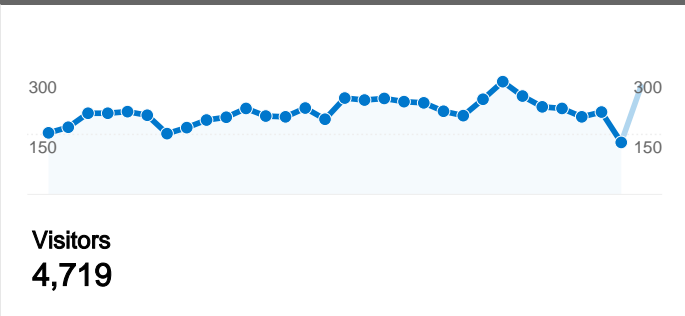

Site Usage

8,096 Visits

37.85% Bounce Rate

69,856 Page Views

00:09:18 Avg. Time on Site

8.63 Pages/Visit

53.98% % New Visits

Visitors Overview

4,719 people visited this site

8,096 Visits

4,719 Absolute Unique Visitors

69,856 Page Views

8.63 Average Page Views

00:09:18 Time on Site

37.85% Bounce Rate

54.15% New Visits

Pages on this site were viewed a total of 69,856 times

 **69,856** Page Views

 **49,779** Unique Views

 **37.85%** Bounce Rate

Top Content

| Pages | Page Views | % Page Views |
|--------------------------|------------|--------------|
| /forum/index.php | 6,409 | 9.17% |
| /index.php | 3,744 | 5.36% |
| /forum/index.php?act=idx | 2,261 | 3.24% |
| /306_turbo_tuning | 1,245 | 1.78% |
| /mod_guides | 1,138 | 1.63% |

Search sent 4,450 total visits via 12 sources

Site Usage

| Visits 4,450 % of Site Total: 54.97% | Pages/Visit 6.04 Site Avg: 8.63 (-30.05%) | Avg. Time on Site 00:05:00 Site Avg: 00:09:18 (-46.22%) | % New Visits 69.75% Site Avg: 53.98% (29.23%) | Bounce Rate 49.69% Site Avg: 37.85% (31.28%) | |
|---|--|--|--|---|-------------|
| Source | Visits | Pages/Visit | Avg. Time on Site | % New Visits | Bounce Rate |
| google | 3,779 | 5.31 | 00:04:19 | 71.29% | 52.92% |
| yahoo | 315 | 12.27 | 00:11:04 | 51.43% | 19.68% |
| aol | 94 | 7.97 | 00:06:34 | 65.96% | 44.68% |
| live | 88 | 9.58 | 00:07:34 | 69.32% | 37.50% |
| search | 72 | 5.07 | 00:04:45 | 72.22% | 48.61% |
| msn | 47 | 6.04 | 00:02:50 | 82.98% | 53.19% |
| ask | 22 | 7.95 | 00:08:40 | 86.36% | 31.82% |
| altavista | 14 | 30.43 | 00:32:33 | 42.86% | 0.00% |
| seznam | 13 | 4.38 | 00:01:38 | 38.46% | 53.85% |
| lycos | 3 | 10.67 | 00:02:56 | 100.00% | 0.00% |