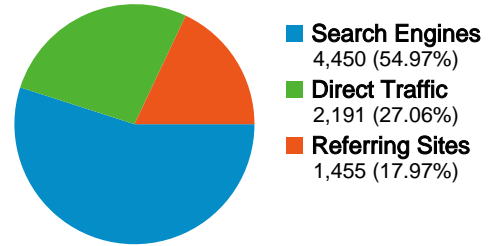

Top Traffic Sources

Sources	Visits	% visits	Keywords	Visits	% visits
google (organic)	3,770	46.57%	club 306	371	8.34%
(direct) ((none))	2,191	27.06%	peugeot 306 forum	99	2.22%
johns306.com (referral)	429	5.30%	peugeot 306	80	1.80%
yahoo (organic)	315	3.89%	306 forum	75	1.69%
bl114w.blu114.mail.live.com	120	1.48%	peugeot 306 owners club	73	1.64%