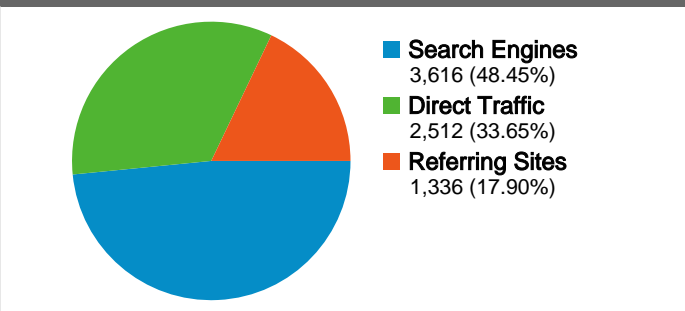

**Site Usage**

**7,464** Visits

**34.90%** Bounce Rate

**64,727** Page Views

**00:09:04** Avg. Time on Site

**8.67** Pages/Visit

**46.95%** % New Visits

**Visitors Overview**

**Traffic Sources Overview**

**Search Engines**

Source	Visits	% visits
google	2,800	77.43%
yahoo	544	15.04%
live	65	1.80%
aol	63	1.74%
msn	60	1.66%

All traffic sources sent a total of 7,464 visits

-  **33.65%** Direct Traffic
-  **17.90%** Referring Sites
-  **48.45%** Search Engines

- **Search Engines**  
3,616 (48.45%)
- **Direct Traffic**  
2,512 (33.65%)
- **Referring Sites**  
1,336 (17.90%)

## Top Traffic Sources

Sources	Visits	% visits
google (organic)	2,800	37.51%
(direct) ((none))	2,512	33.65%
yahoo (organic)	544	7.29%
johns306.com (referral)	427	5.72%
club-306.net (referral)	117	1.57%