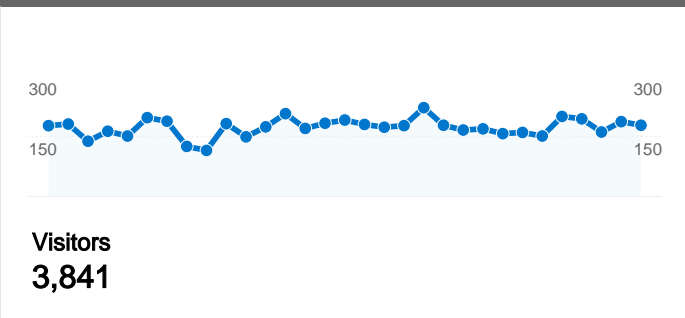

**Site Usage**

**7,464** Visits

**34.90%** Bounce Rate

**64,727** Page Views

**00:09:04** Avg. Time on Site

**8.67** Pages/Visit

**46.95%** % New Visits

**Visitors Overview**

**Traffic Sources Overview**

**Search Engines**

Source	Visits	% visits
google	2,800	77.43%
yahoo	544	15.04%
live	65	1.80%
aol	63	1.74%
msn	60	1.66%

## 3,841 people visited this site

-  **7,464** Visits
-  **3,841** Absolute Unique Visitors
-  **64,727** Page Views
-  **8.67** Average Page Views
-  **00:09:04** Time on Site
-  **34.90%** Bounce Rate
-  **47.08%** New Visits

All traffic sources sent a total of 7,464 visits

-  **33.65%** Direct Traffic
-  **17.90%** Referring Sites
-  **48.45%** Search Engines

- **Search Engines**  
3,616 (48.45%)
- **Direct Traffic**  
2,512 (33.65%)
- **Referring Sites**  
1,336 (17.90%)