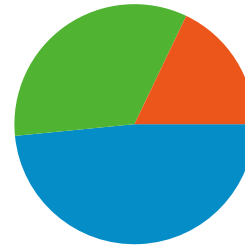

**Traffic Sources Overview**

**Search Engines**

Source	Visits	% visits
google	2,800	77.43%
yahoo	544	15.04%
live	65	1.80%
aol	63	1.74%
msn	60	1.66%

## 3,841 people visited this site

-  **7,464** Visits
-  **3,841** Absolute Unique Visitors
-  **64,727** Page Views
-  **8.67** Average Page Views
-  **00:09:04** Time on Site
-  **34.90%** Bounce Rate
-  **47.08%** New Visits

All traffic sources sent a total of 7,464 visits

-  **33.65%** Direct Traffic
-  **17.90%** Referring Sites
-  **48.45%** Search Engines

- **Search Engines**  
3,616 (48.45%)
- **Direct Traffic**  
2,512 (33.65%)
- **Referring Sites**  
1,336 (17.90%)